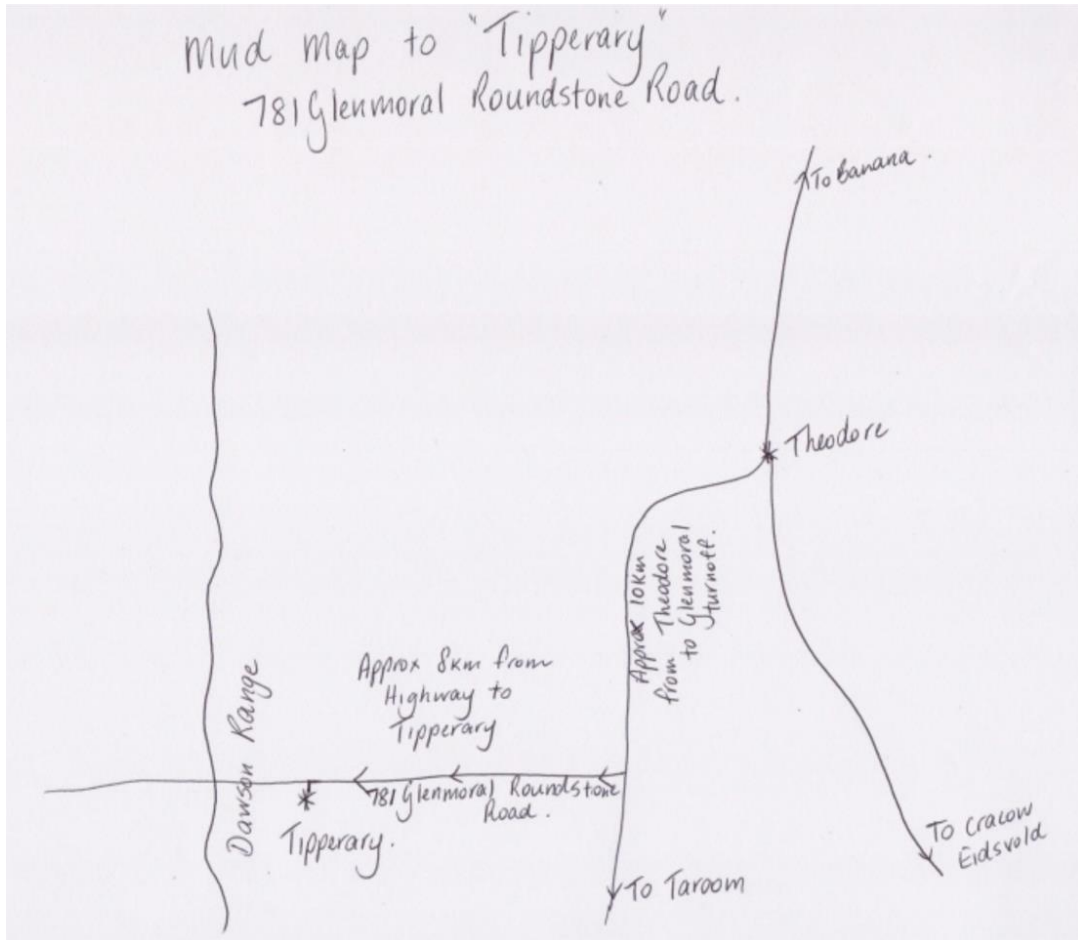

How to get to 'Tipperary'

Upcoming Events in 2022

Farming & Grazing for Profit School Goondiwindi QLD	3-9 March
RCS Conference - Convergence Agriculture, human & planetary health Brisbane QLD	16-17 Jul
Grazing for Profit School Emerald QLD	3-9 Aug
Farming & Grazing for Profit Roma QLD	24-30 Aug

RCS consultants in your area

Would you like one-on-one help with...

- → Feed budgeting and grazing systems?
- → Property development and planning?
- → Business or family facilitation?
- → Strategies to increase profit?

If you would like assistance, please contact us to make an appointment with a consultant and take advantage of reduced travel costs.

This is a COVID-19 Safe event in accordance with the QLD Government guidelines. All participants must check in on arrival.

Phone
Visit
Email
Follow

1800 356 004
rcsaustralia.com.au
info@rcsaustralia.com.au